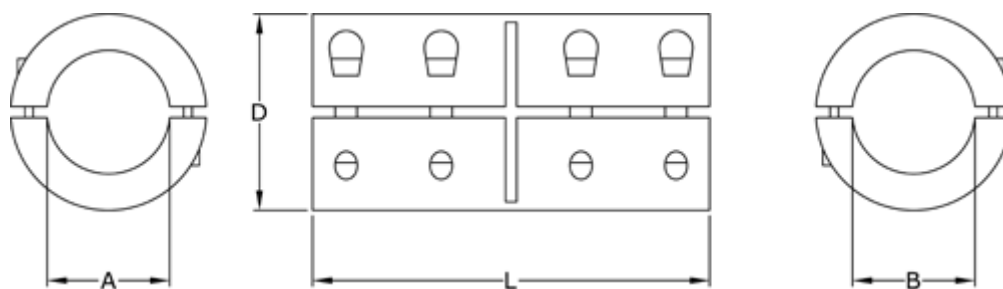

# Data Sheet

Article number: 3323046601020

Description: Rigid coupling size 20 bore 20/20 mm  
Two piece clamp, steel

## Measures

A = 20  
B = 20  
D = 42  
L = 65  
Screw = M6x16